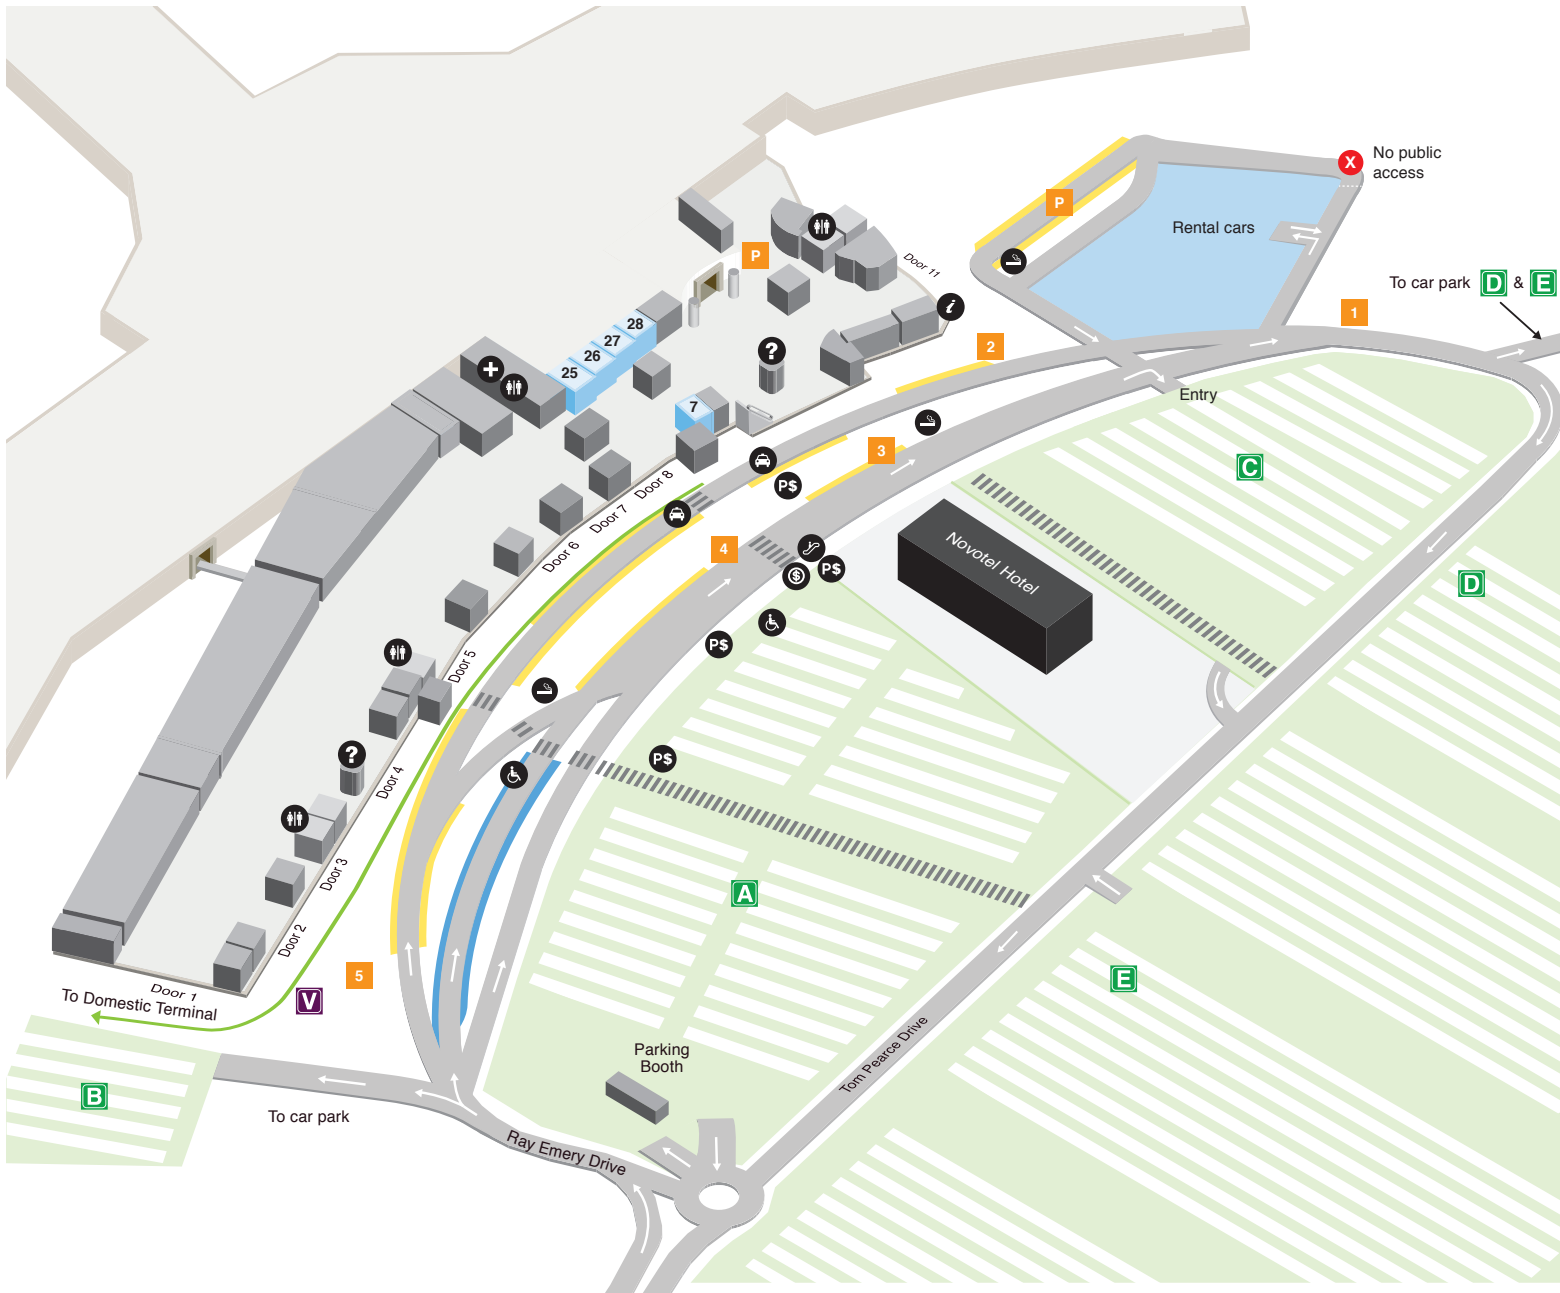

AUCKLAND AIRPORT INTERNATIONAL TERMINAL FORECOURT & PARKING

TRANSPORT

- 1** Coach pick up
- 2** Off airport pick ups:
Hotels, parking, rental cars
- 3** Airbus Express
Free inter-terminal transfer bus
- 4** Park & Ride
Public bus Airporter 380
The Yellow Hotel and Campervan Transfer Bus:
Hotel Grand Chancellor, Holiday Inn, Sudima, Ibis Budget, Campervan Rentals
- 5** Coach drop off
- P** Pre-booked transport

RENTAL CARS

- 7 Thrifty
- 27 Hertz
- 25 Europcar
- 28 Avis
- 26 Budget

CAR PARKS

- A Short term uncovered
- D Long term covered
- B Uncovered
- E Long term uncovered
- C Short term uncovered
- V Valet parking booth

KEY

- Smoking area
- ATM
- Toilets
- Taxi rank
- PS Parking pay station
- Inter-terminal walkway
- ? Help desk
- Commercial operators only
- + First aid
- Public drop off area
- ♿ Accessible
- Escalator