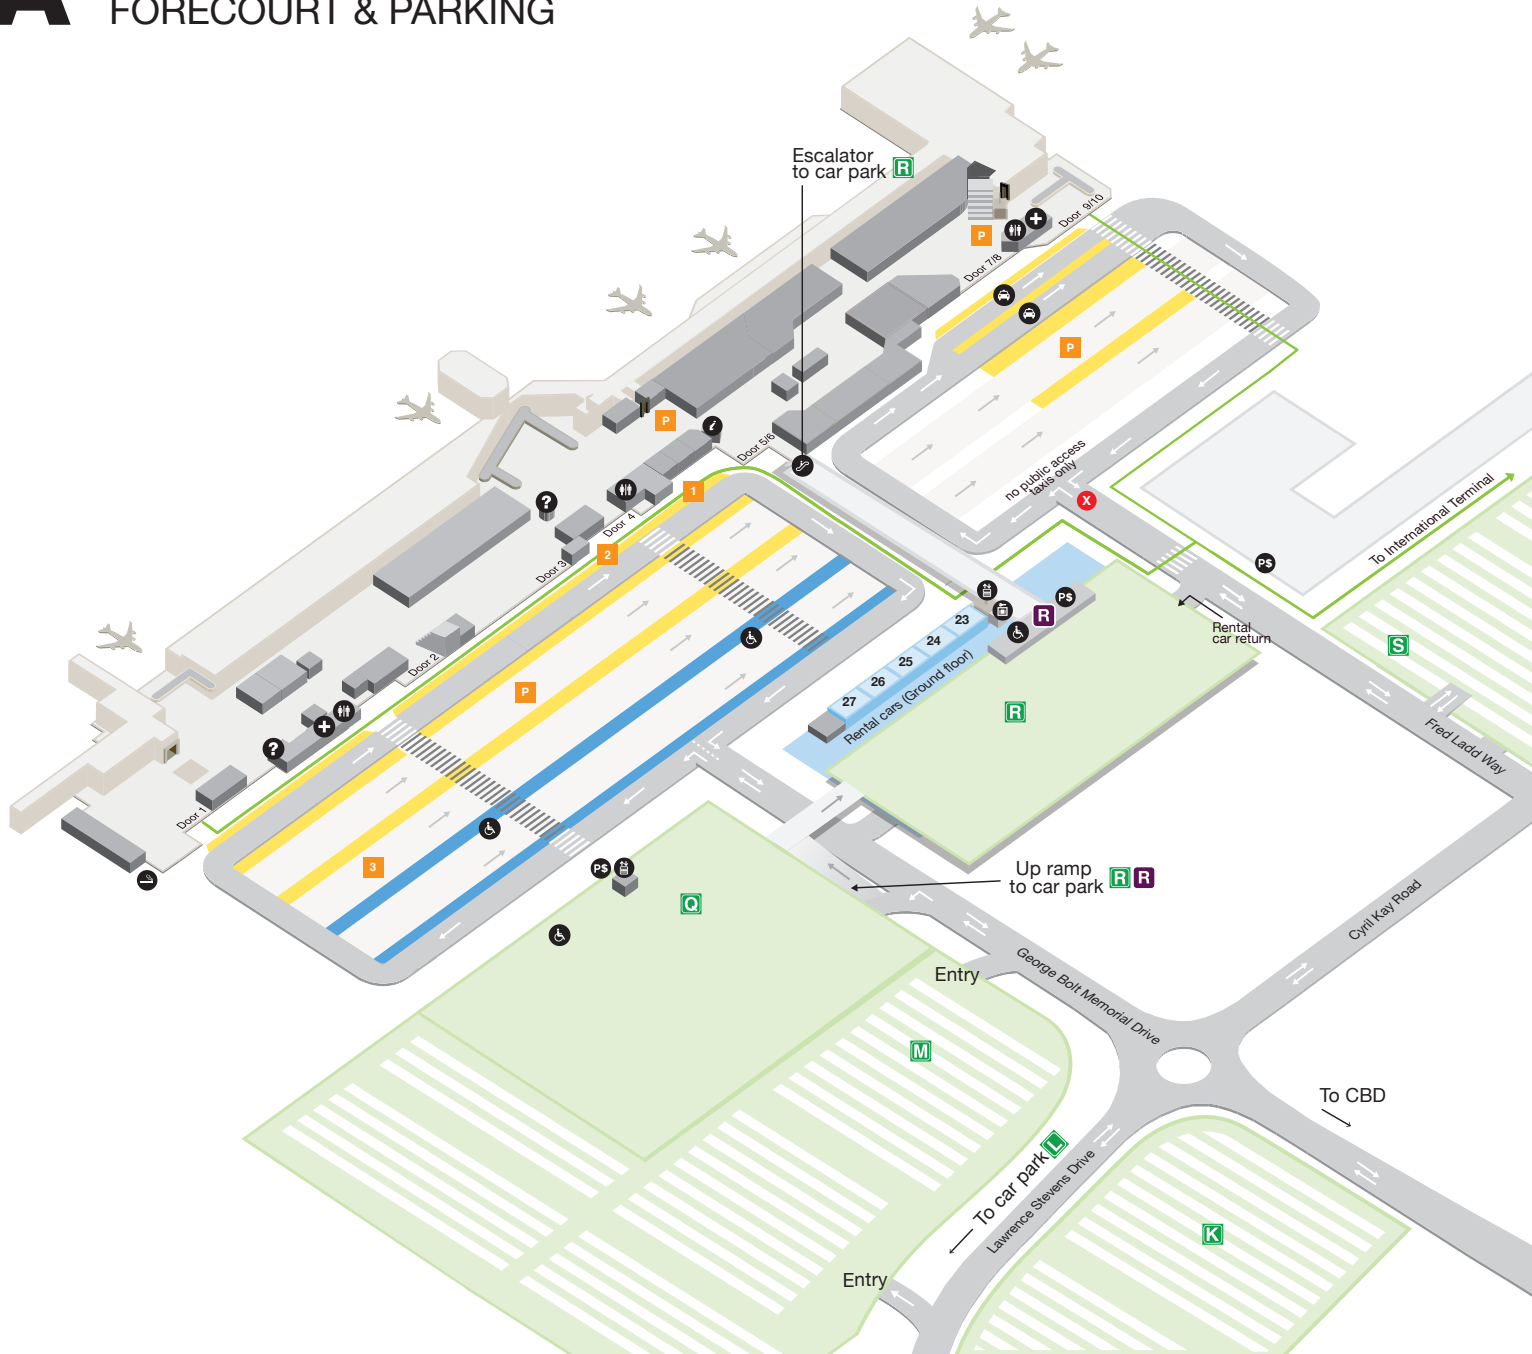

AUCKLAND AIRPORT DOMESTIC TERMINAL FORE-COURT & PARKING

TRANSPORT

- 1** Airbus Express
Free inter-terminal transfer bus
- 2** Park & Ride
Public bus Airporter 380
The Yellow Airport Hotel Transfer Bus:
Hotel Grand Chancellor, Holiday Inn, Sudima,
Ibis Budget
- 3** Off Airport pick ups:
Hotels, parking, rental cars
- P** Pre-booked pick up

RENTAL CARS

- | | |
|--------------------|-----------------|
| 23 Thrifty | 26 Avis |
| 24 Europcar | 27 Hertz |
| 25 Budget | |

CAR PARKS

- | | |
|------------------------------|------------------------|
| L Long term uncovered | R Covered |
| M Uncovered | S Uncovered |
| Q Covered | P Valet parking |
| K Long term uncovered | |

KEY

- | | |
|---------------------|------------------------------|
| Smoking area | Accessible |
| Toilets | Visitor information (i-Site) |
| Parking pay station | Inter-terminal walkway |
| Help desk | Commercial operators only |
| First aid | Public drop off area |
| Escalator | |
| Lifts | |
| Taxi rank | |
| Lockers | |